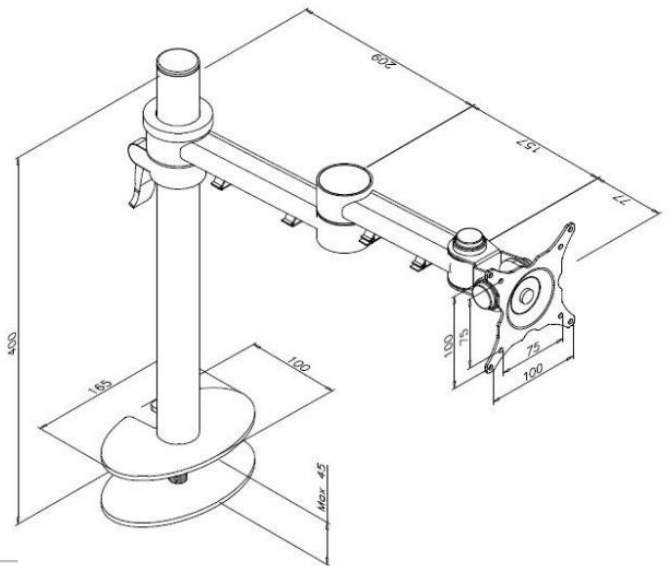

Stream dual beam arm – through-desk

Product Specification

Product code	STREAMCOMB02B - Black
Weight capacity	20kg
Max forward extension	440mm
VESA	75mm & 100mm VESA compliant
Maximum Screen Size	36"
Movement	Height adjustment, tilt, swivel, rotation and reach
Height adjustment	Max height adjustment 275mm
Tilt	85 degrees up / 85 degrees down (170 degrees total)

Additional Information

2 beam manual height adjustable with M16 through-desk fixing

Cable management

Colour options available:

Silver – STREAMCOMB02 - RAL code 9006

White – STREAMCOMB02W - RAL code 9010

Black – STREAMCOMB02B - RAL code 9005